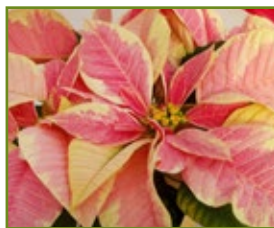

Marble: Marble Poinsettias are creamy white with soft pink centers and make an elegant presentation.

Suggested foil colors: Green, gold and pink
Suggested bow colors: Pink, white and burgundy