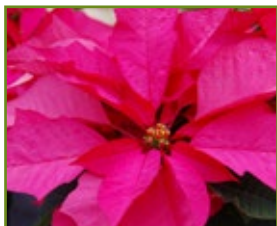

Pink: Pink Poinsettias set the tone for holiday décor with just a touch of color.

Suggested foil colors: Green, gold and pink
Suggested bow colors: White, pink and burgundy