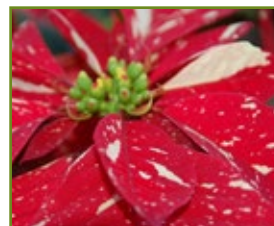

Jingle Bell: Jingle Bell is a very festive color and is a community favorite. Jingle Bell has red bracts that appears to have white splattered on them.

Suggested foil colors: Green and gold
Suggested bow colors: Red and white